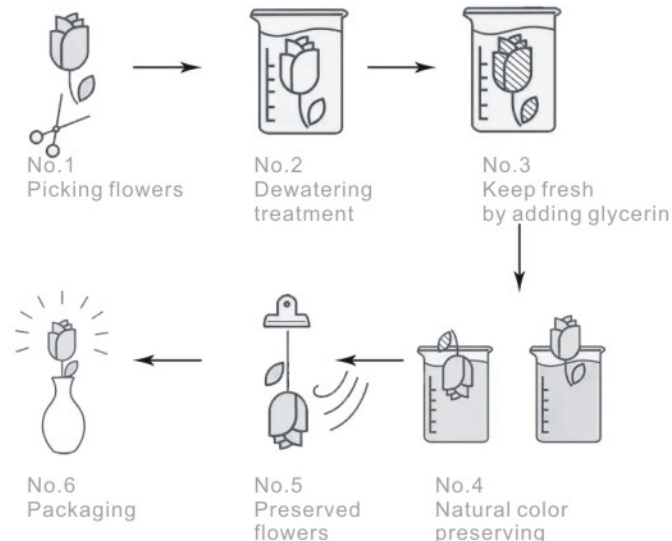

TOYO80

No light or
water required

Maintain their original
beauty and fresh look

TOYO81_A

• The production process>>>

Save Time:
>3 years use

Real flowers
100% natural

No light or
water required

Maintain their original
beauty and fresh look

Correct care and use

The TOYO LiVi preserved plants are extremely resistant and long lasting. With the right care, you can enjoy your natural product for even years. The TOYO LiVi natural products do not require pruning or watering.